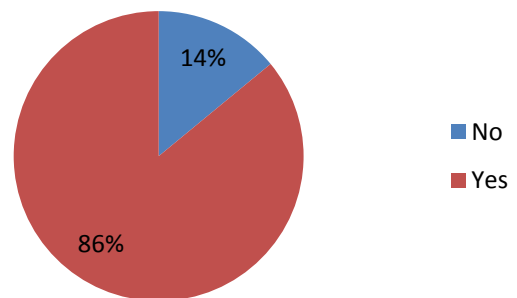

6. Do you know what goes in the recycling side (of the town centre bins?)