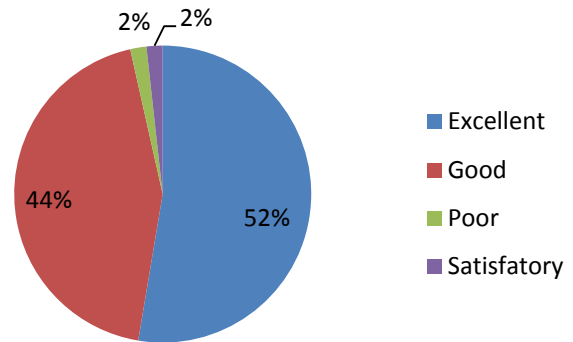

Streetscene Town Centre Survey – December 15 2015

1. Are you a Stafford Resident, Stafford Business, Visitor?

2. Thinking back to the summer, how do you rate the floral decorations in the town centre this year (2015)?

3. Compared to last year, do you think they were Better, About the same as last year, Worse?

4. How do you rate the cleanliness of Stafford Town Centre's streets and paved areas?

5. Have you seen any weeds in the town centre?