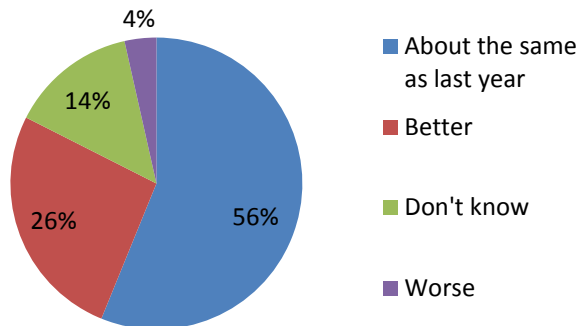

Streetscene Town Centre Survey – December 15 2015

1. Are you a Stafford Resident, Stafford Business, Visitor?

2. Thinking back to the summer, how do you rate the floral decorations in the town centre this year (2015)?

3. Compared to last year, do you think they were Better, About the same as last year, Worse?

4. How do you rate the cleanliness of Stafford Town Centre's streets and paved areas?

5. Have you seen any weeds in the town centre?