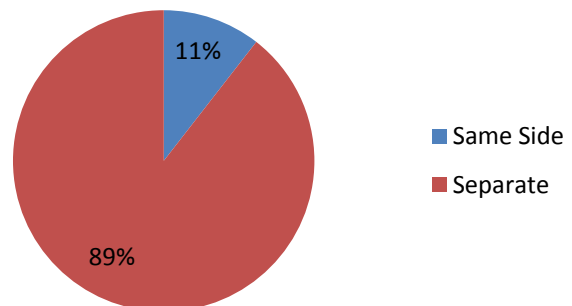

7. Do you separate your rubbish into recycling and non-recycling (in the town centre bins)?