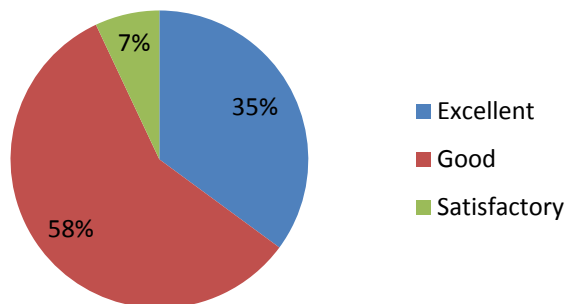

Streetscene Town Centre Survey – December 15 2015

1. Are you a Stafford Resident, Stafford Business, Visitor?

2. Thinking back to the summer, how do you rate the floral decorations in the town centre this year (2015)?

3. Compared to last year, do you think they were Better, About the same as last year, Worse?

4. How do you rate the cleanliness of Stafford Town Centre's streets and paved areas?

5. Have you seen any weeds in the town centre?