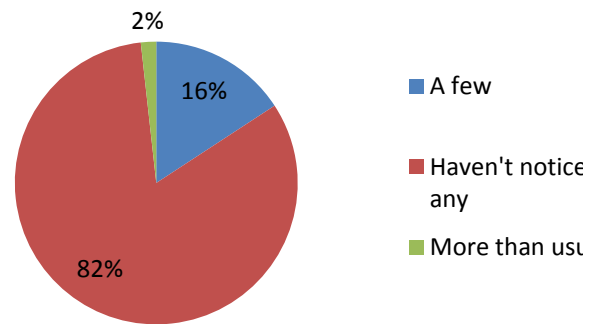

5. Have you seen any weeds in the town centre?