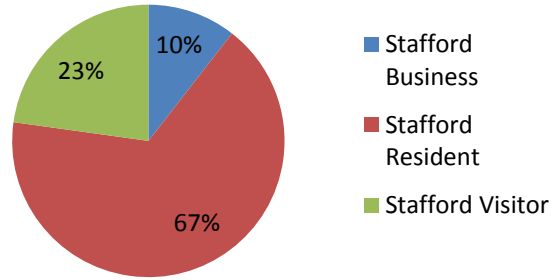

Streetscene Town Centre Survey – December 15 2015

1. Are you a Stafford Resident, Stafford Business, Visitor?

2. Thinking back to the summer, how do you rate the floral decorations in the town centre this year (2015)?

3. Compared to last year, do you think they were Better, About the same as last year, Worse?

4. How do you rate the cleanliness of Stafford Town Centre's streets and paved areas?

5. Have you seen any weeds in the town centre?