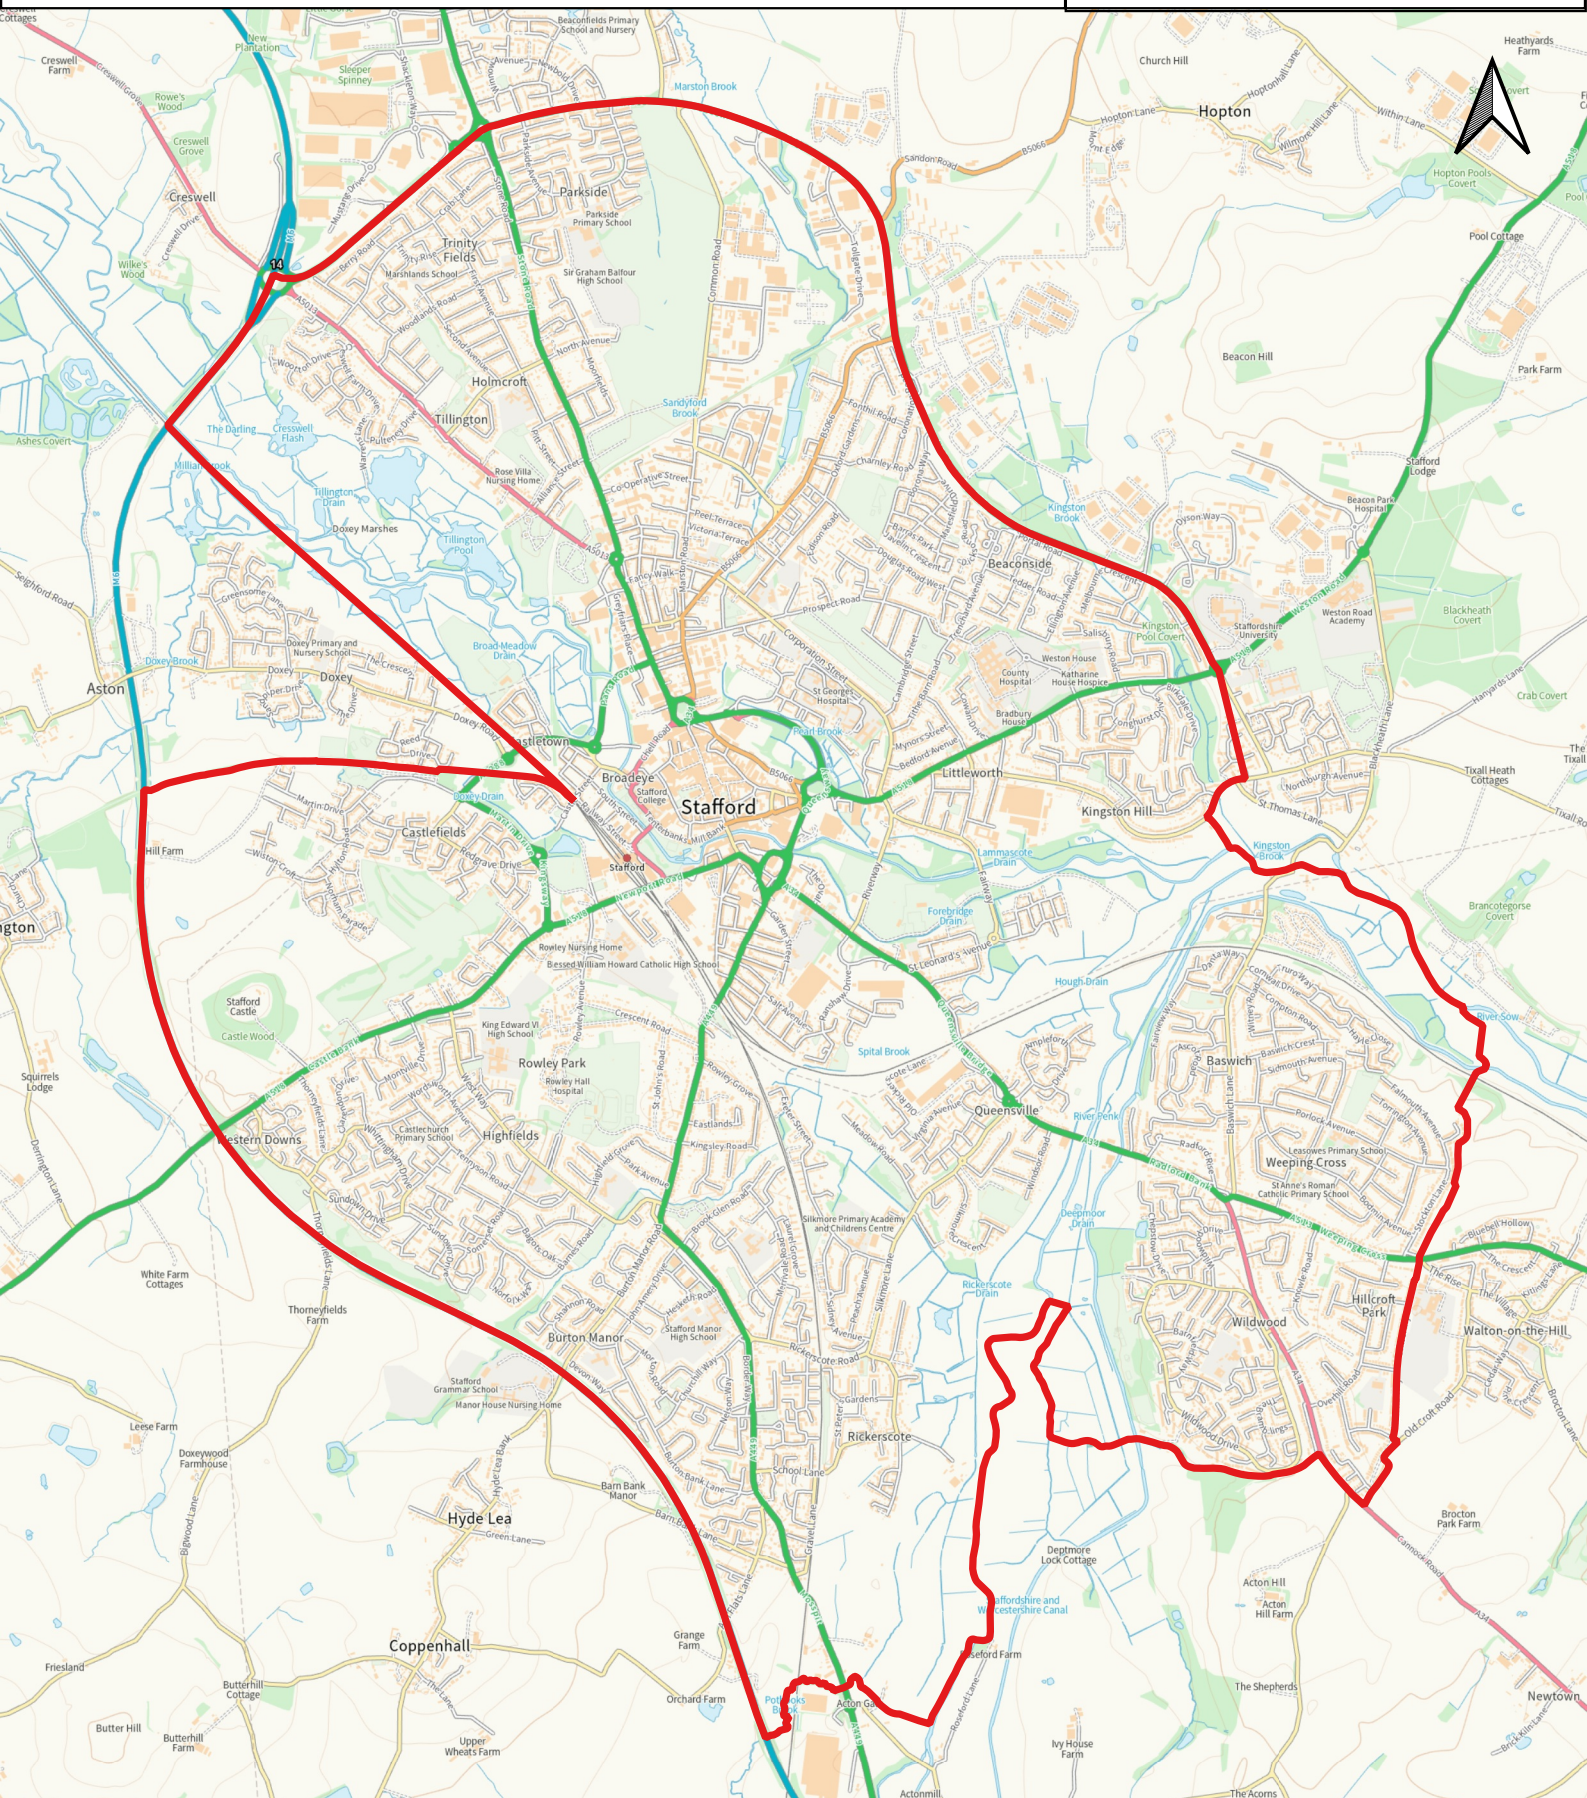

Non-Parished Area in Stafford

Appendix 2

Date Created:
08/04/2026

1:33,000

Stafford Town Wards

Date Created:
08/04/2026

1:33,000

Stafford Town County Electoral Divisions