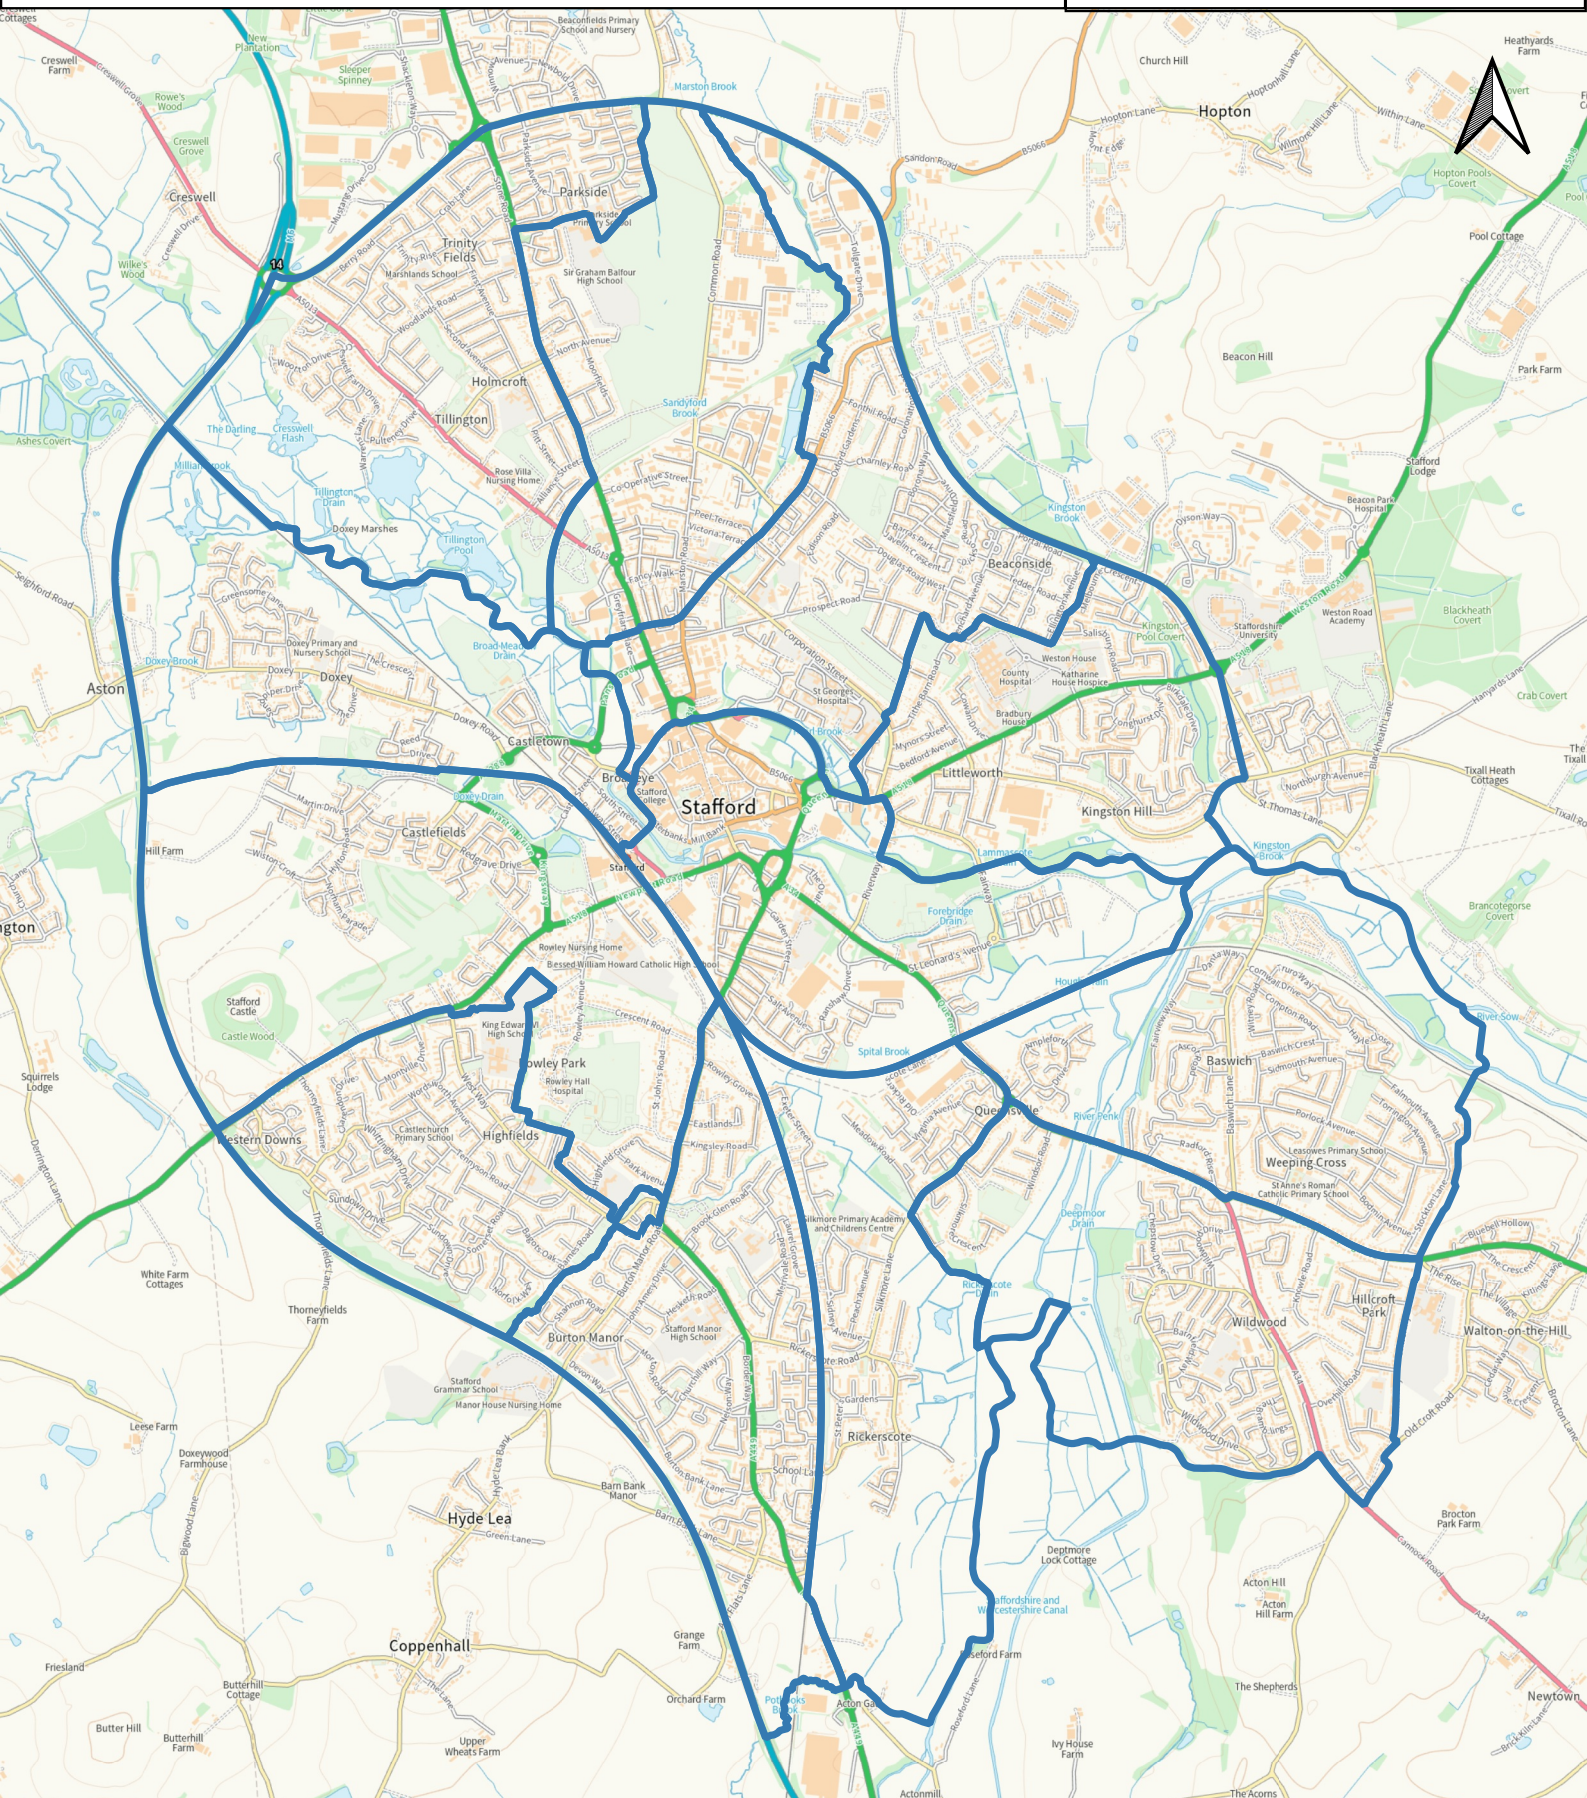

Non-Parished Area in Stafford

Appendix 2

Date Created:
08/04/2026

1:33,000

Stafford Town Wards

Date Created:
08/04/2026

1:33,000

Stafford Town County Electoral Divisions

Date Created:
14/04/2026

1:38,309