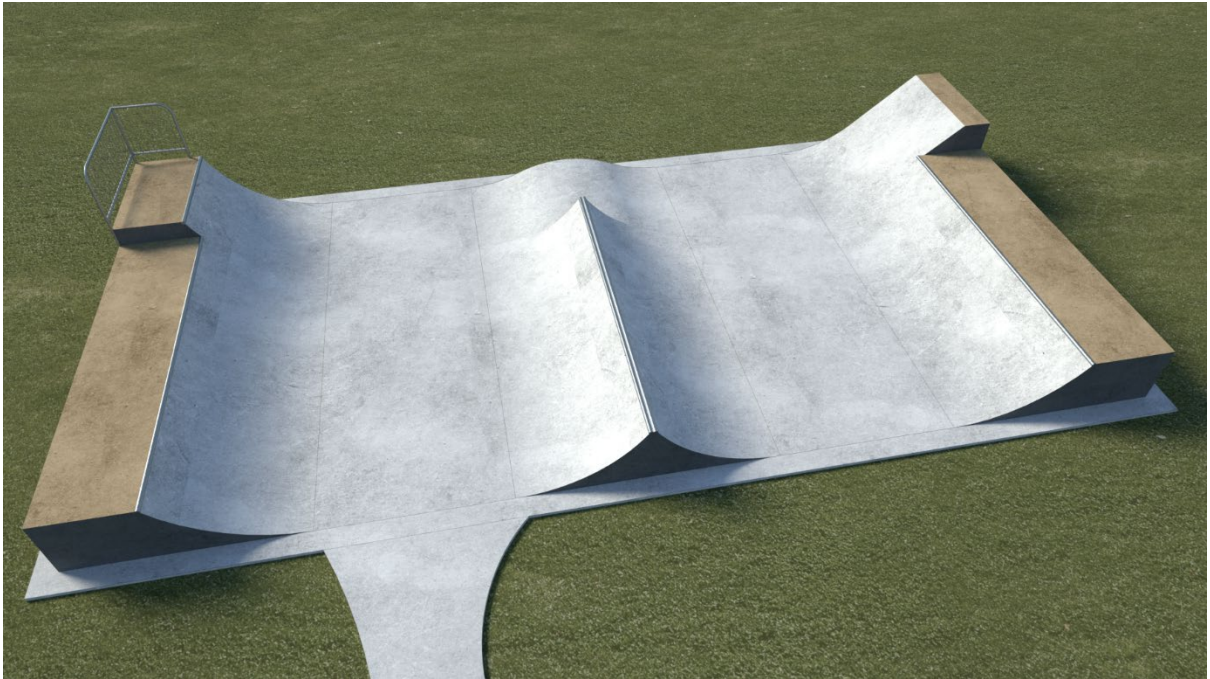

### Introduction

3no. designs were created, which offered differing forms and styles, in order to give a broad range of design for the community to choose and therefore have the greatest opportunity to have a design that best meets the needs of the local community. The voting system was run for two weeks via an online voting system, hosted by Canvas Spaces Limited. The results of the engagement and voting are shown in the below table, fig 1.

Figure 1

The winning design is shown in the below images:

**Notes**

- All dimensions are in millimeters (mm) unless otherwise stated.
- Existing levels nominal 9.95m

REV	NOTE	DATE
-	-	-

**Project**  
Holmcroft Area  
Skatepark