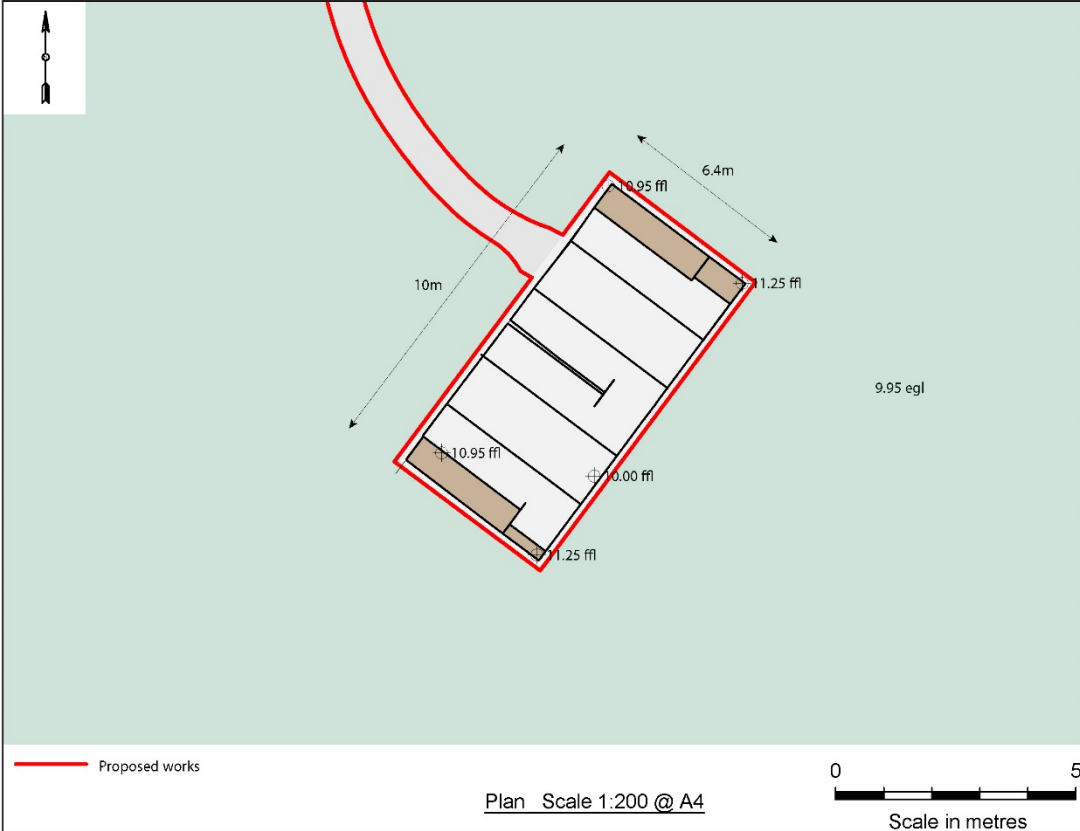

Figure 1

The winning design is shown in the below images:

**Notes**

- All dimensions are in millimeters (mm) unless otherwise stated.
- Existing levels nominal 9.95m

REV	NOTE	DATE
-	-	-

**Project**  
Holmcroft Area  
Skatepark

© 2020 Canvas Spaces Limited. Registered in England. 08732592  
An element of Canvas Spaces Limited.

**Title**  
Proposed Skatepark Plan  
Concept 04

Scale		Size	
As Shown		A4	
Date	Drn	Ckd	Sgd
26.10.20	JF	-	-