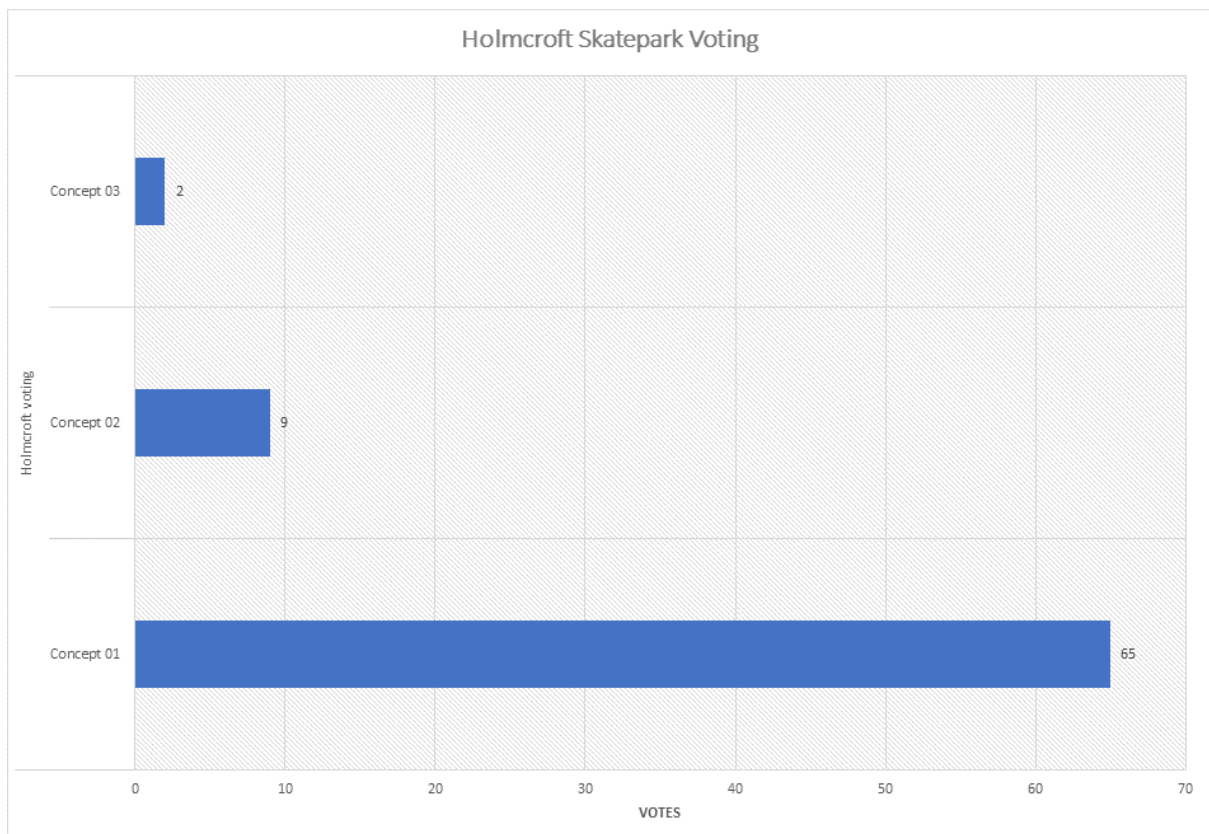

## Holmcroft Skatepark Consultation Outcome

Date: 26.12.2020

### Introduction

3no. designs were created, which offered differing forms and styles, in order to give a broad range of design for the community to choose and therefore have the greatest opportunity to have a design that best meets the needs of the local community. The voting system was run for two weeks via an online voting system, hosted by Canvas Spaces Limited. The results of the engagement and voting are shown in the below table, fig 1.

Figure 1

The winning design is shown in the below images:

**Notes**

- All dimensions are in millimeters (mm) unless otherwise stated.
- Existing levels nominal 9.95m

REV	NOTE	DATE
-	-	-

**Project**  
Holmcroft Area  
Skatepark