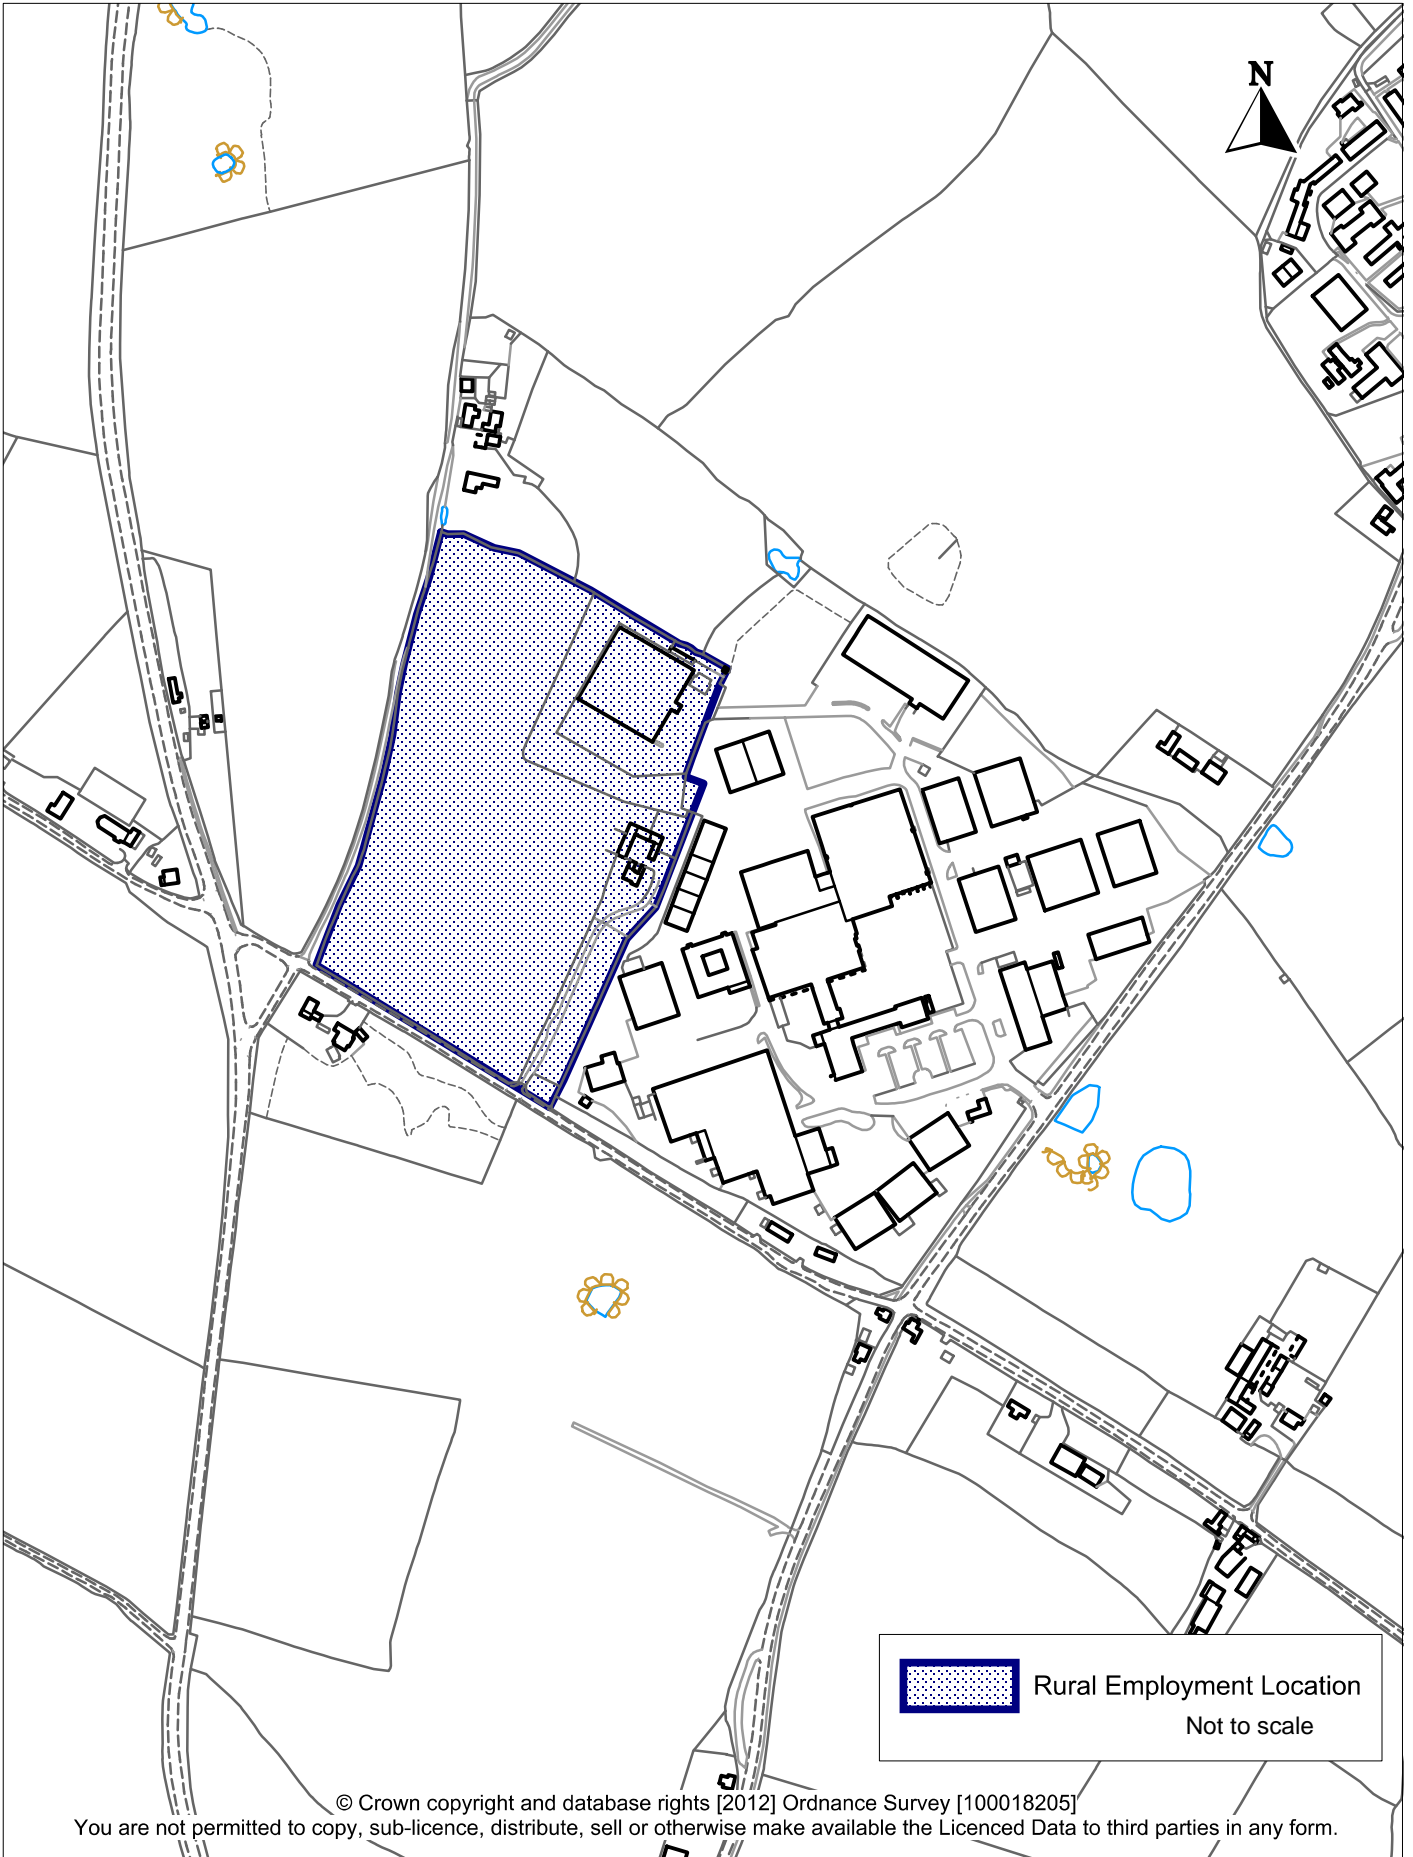

# Raleigh Hall Industrial Estate

Inset Map 2

© Crown copyright and database rights [2012] Ordnance Survey [100018205]

You are not permitted to copy, sub-licence, distribute, sell or otherwise make available the Licenced Data to third parties in any form.