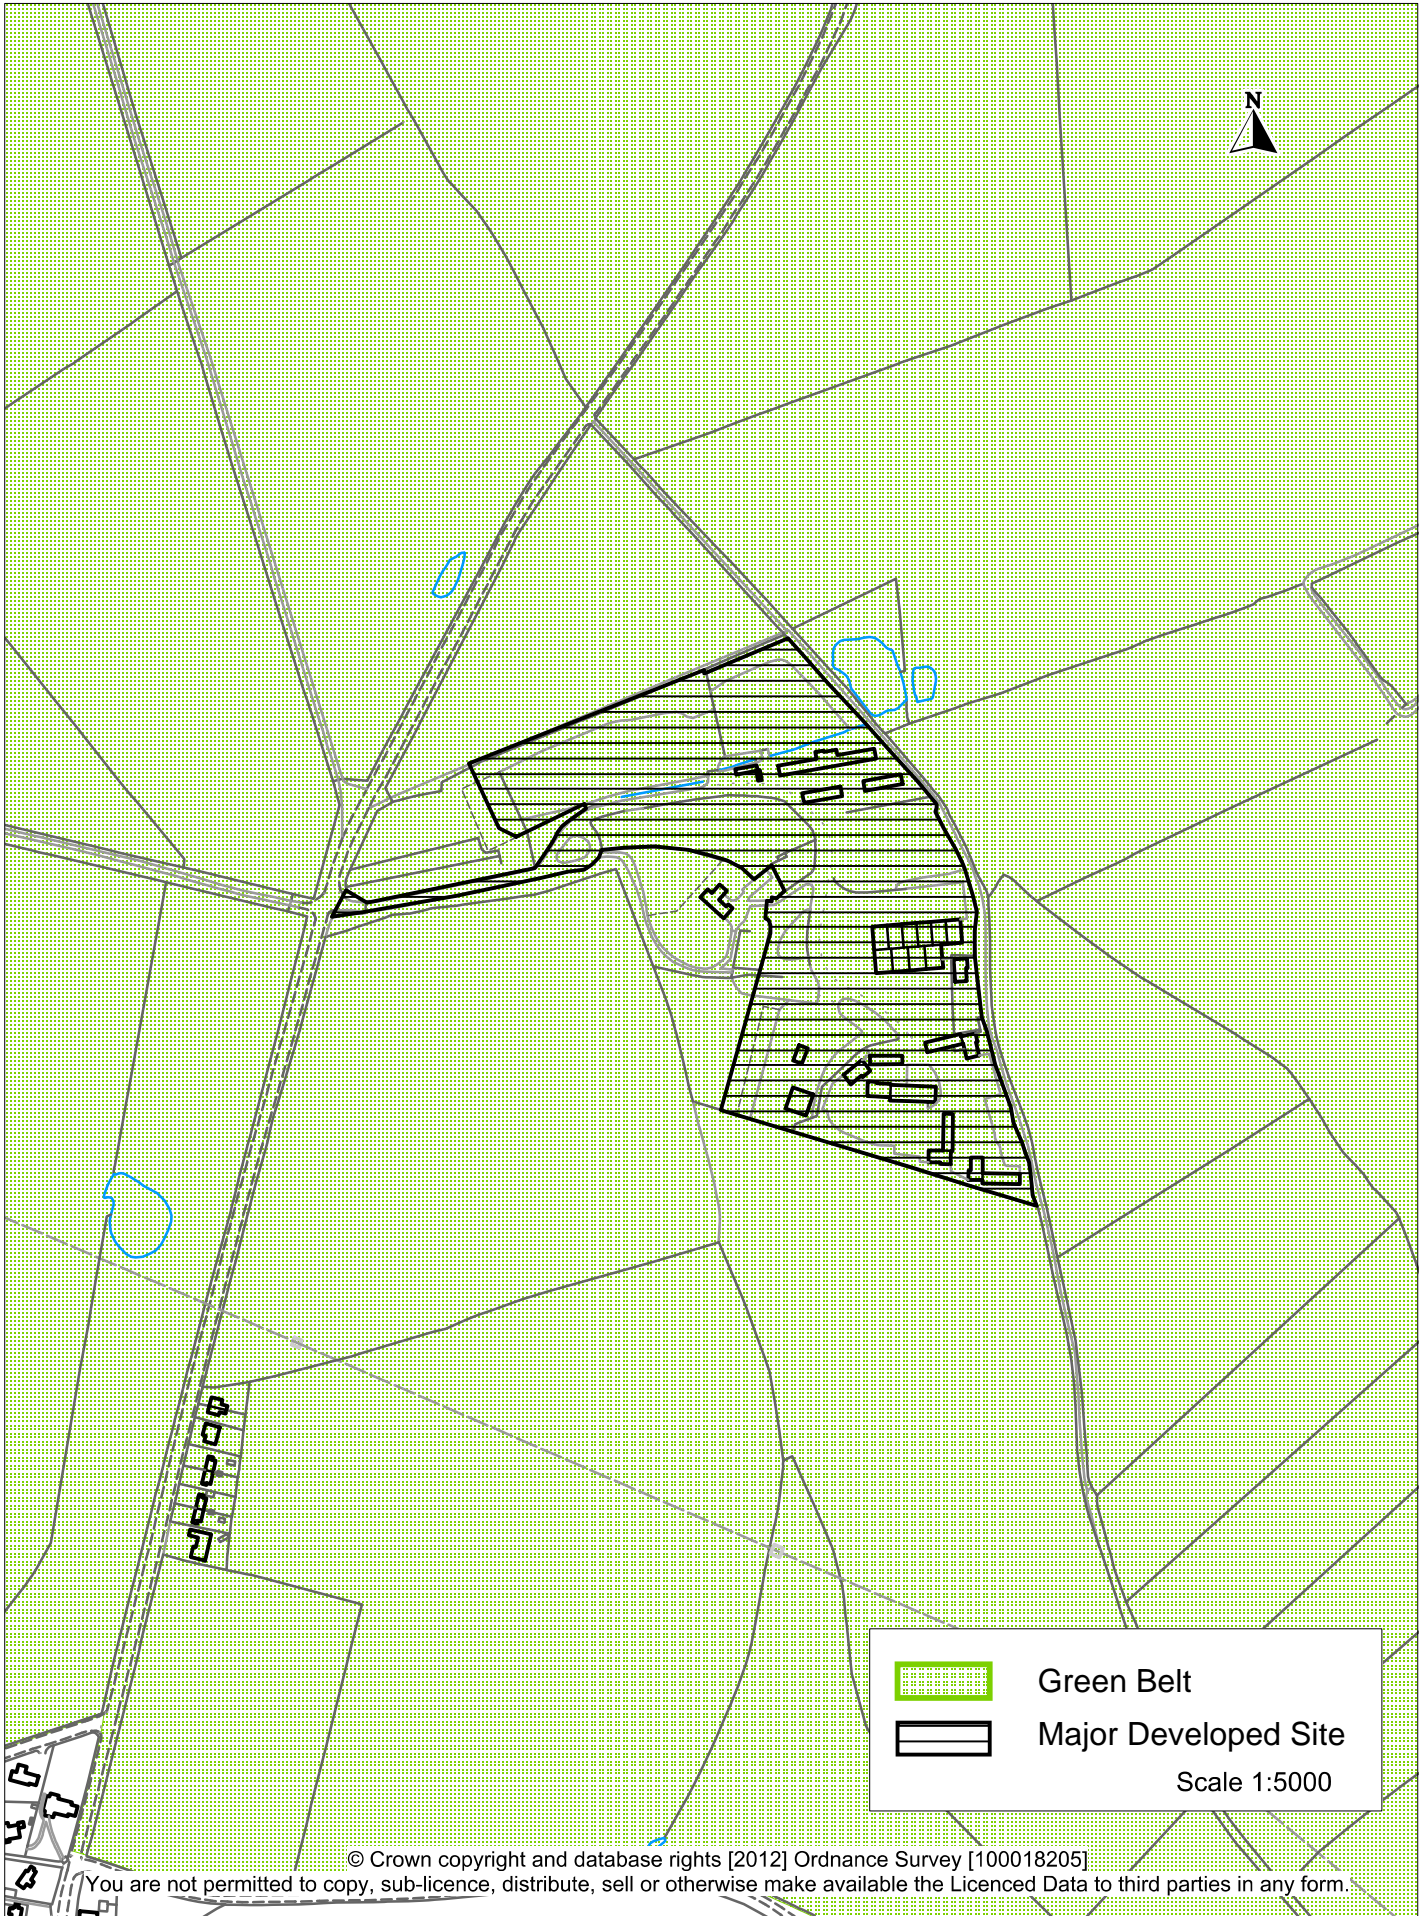

# Major Developed Sites within North Staffordshire Green Belt Moorfields Industrial Estate

Inset Map 5

© Crown copyright and database rights [2012] Ordnance Survey [100018205]

You are not permitted to copy, sub-licence, distribute, sell or otherwise make available the Licenced Data to third parties in any form.