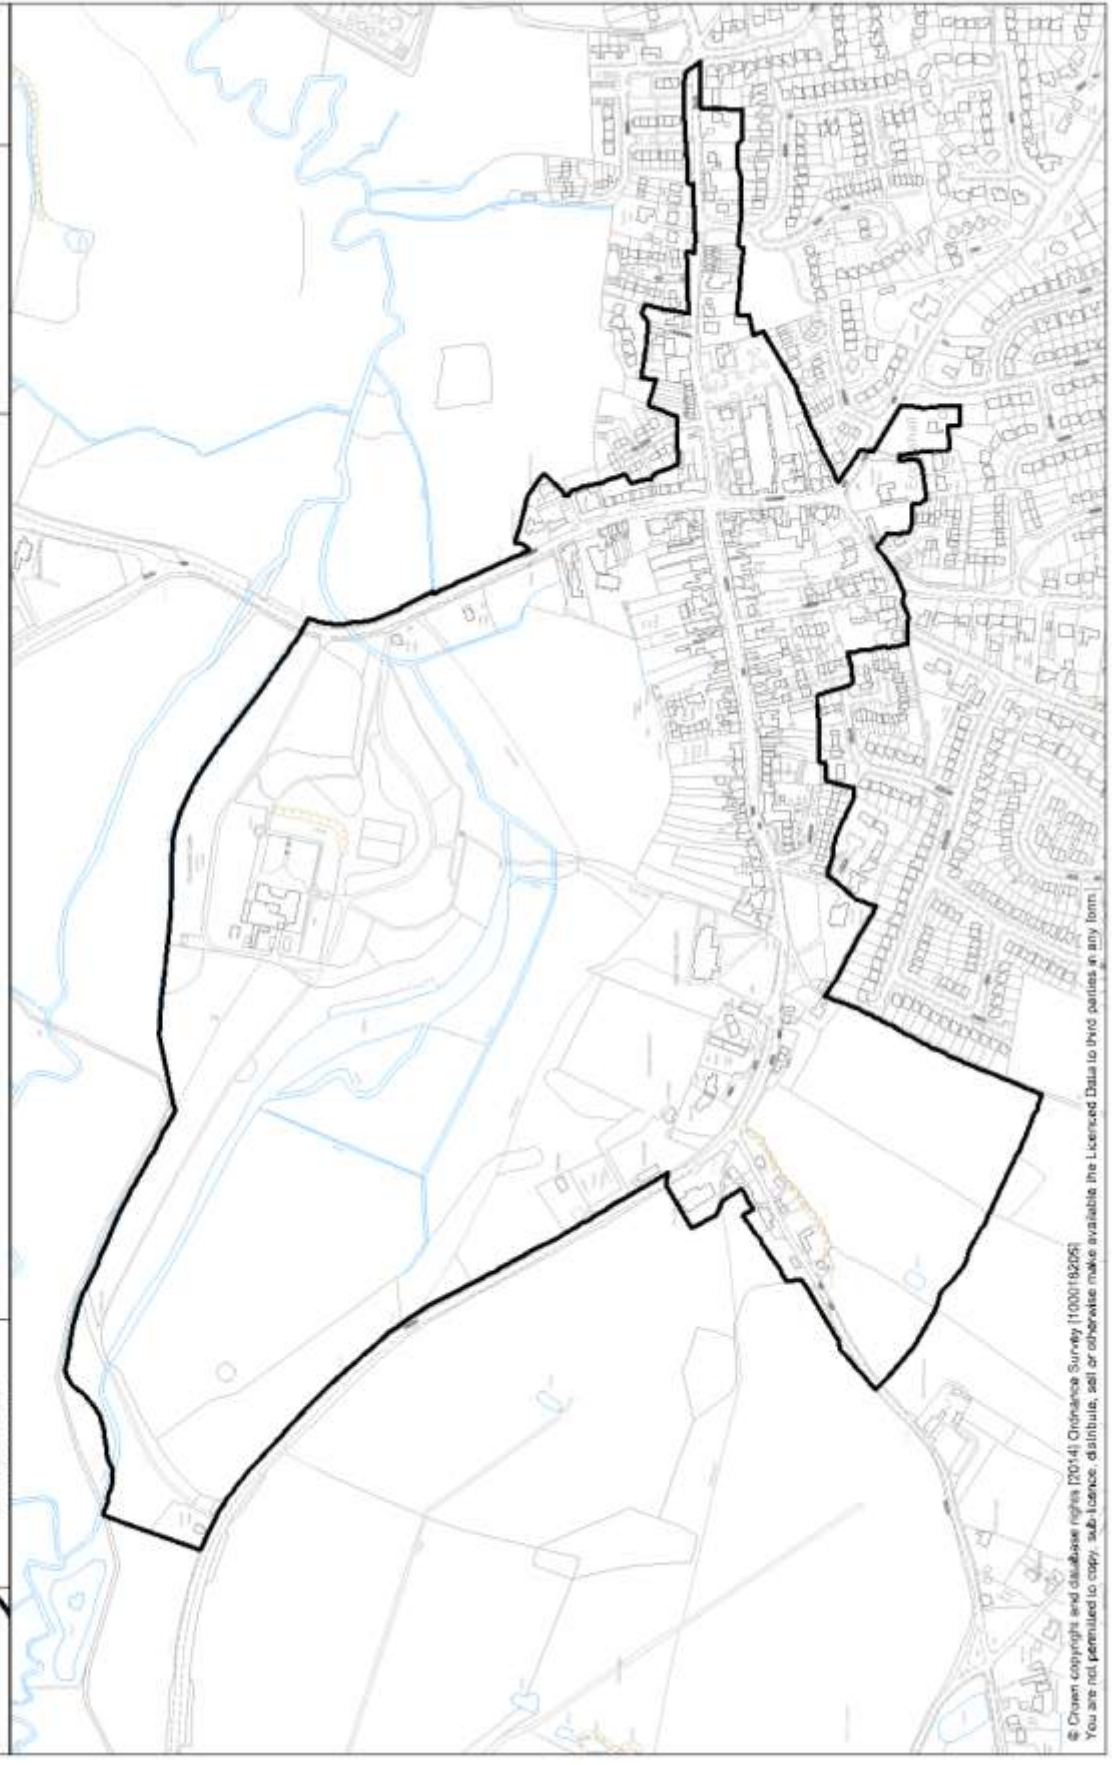

Stafford Borough Council
Civic Centre
Riverdale
Stafford
ST16 3AG
Tel: 01785 619000

Revised Eccleshall Conservation Area Boundary Designated 3rd April 2014

Not to scale
Date: April 2014

© Crown copyright and database rights (2014) Ordnance Survey 100016295.
You are not permitted to copy, sub-license, distribute, sell or otherwise make available the Licensed Data to third parties in any form.