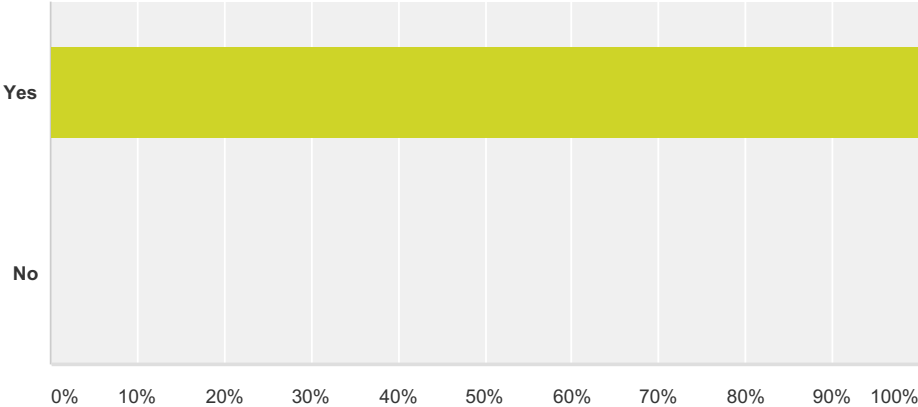

Q5 Did you enjoy the summer flowers in Stafford town centre when they are out?

Answered: 102 Skipped: 0

| Answer Choices | Responses |
|-------------------------------|-------------|
| Yes | 100.00% 102 |
| No | 0.00% 0 |
| Total Respondents: 102 | |