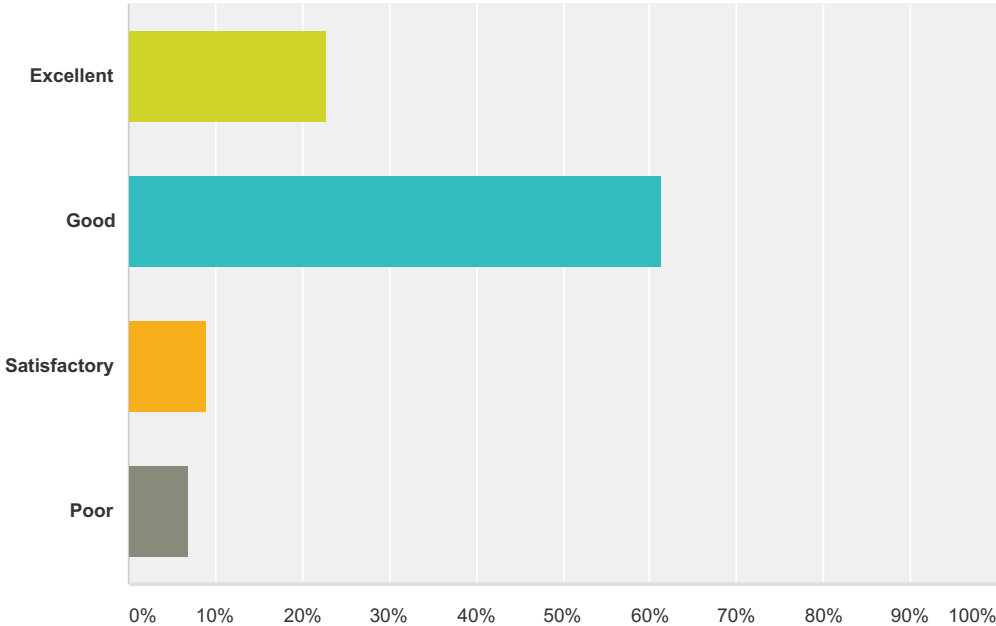

Q1 Are you a:

Answered: 102 Skipped: 0

| Answer Choices | Responses |
|-------------------------------|------------|
| Stafford resident | 99.02% 101 |
| Stafford business | 2.94% 3 |
| Total Respondents: 102 | |

Q2 How do you rate the cleanliness of Stafford town centre? (particularly litter)

Answered: 101 Skipped: 1

| Answer Choices | Responses |
|-------------------------------|-----------|
| Excellent | 22.77% 23 |
| Good | 61.39% 62 |
| Satisfactory | 8.91% 9 |
| Poor | 6.93% 7 |
| Total Respondents: 101 | |