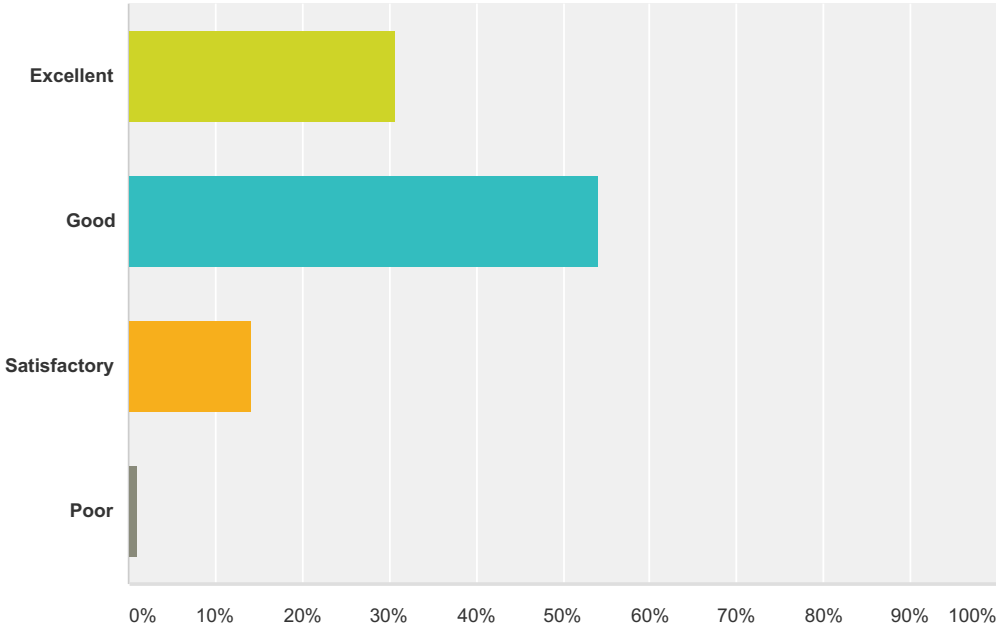

Q3 How do you rate the weed control in the town centre?

Answered: 98 Skipped: 4

Answer Choices	Responses
Excellent	30.61% 30
Good	54.08% 53
Satisfactory	14.29% 14
Poor	1.02% 1
Total Respondents: 98