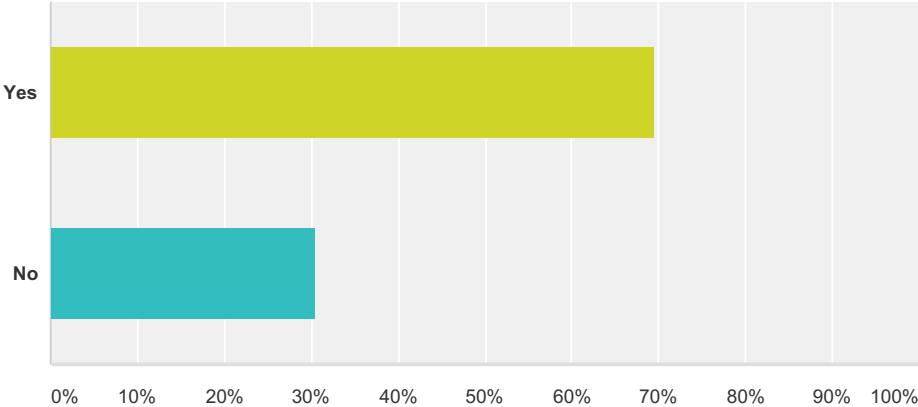

Q4 Did you know that recycling bins are available in the town centre?

Answered: 102 Skipped: 0

Answer Choices	Responses	
Yes	69.61%	71
No	30.39%	31
Total Respondents: 102