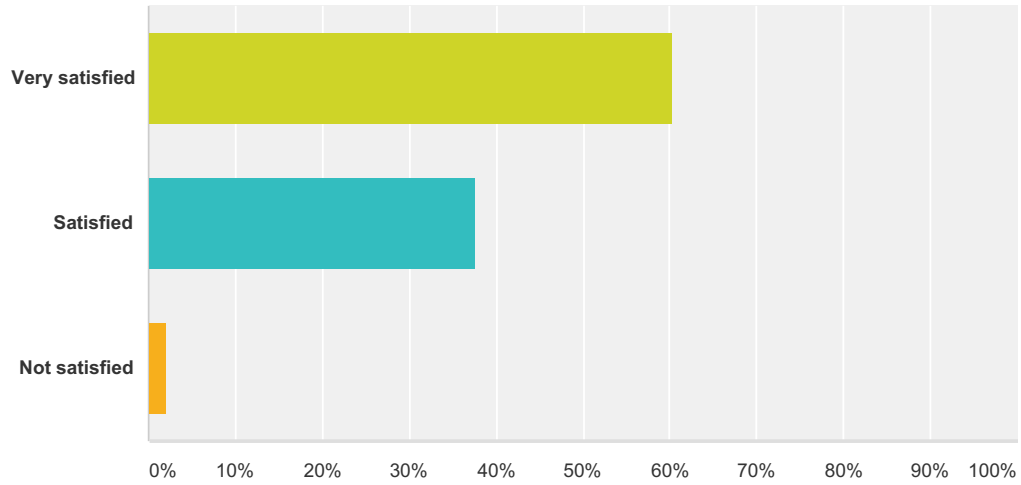

Q7 If Yes, how satisfied are you with the maintenance of the grounds? (Such as grass cutting and edging, weed control, hedges, litter bins, sweeping, of road ways and paths)

Answered: 96 Skipped: 65

Answer Choices	Responses	Count
Very satisfied	60.42%	58
Satisfied	37.50%	36
Not satisfied	2.08%	2
Total Respondents: 96