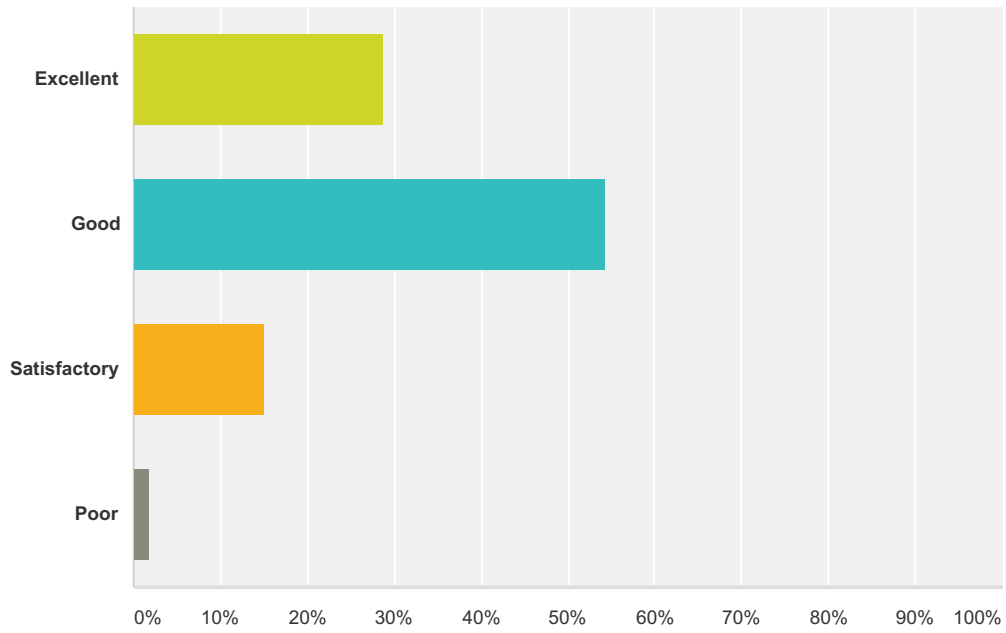

Q3 How do you rate the weed control in the town centre?

Answered: 160 Skipped: 1

Answer Choices	Responses
Excellent	28.75% 46
Good	54.37% 87
Satisfactory	15.00% 24
Poor	1.88% 3
Total Respondents: 160