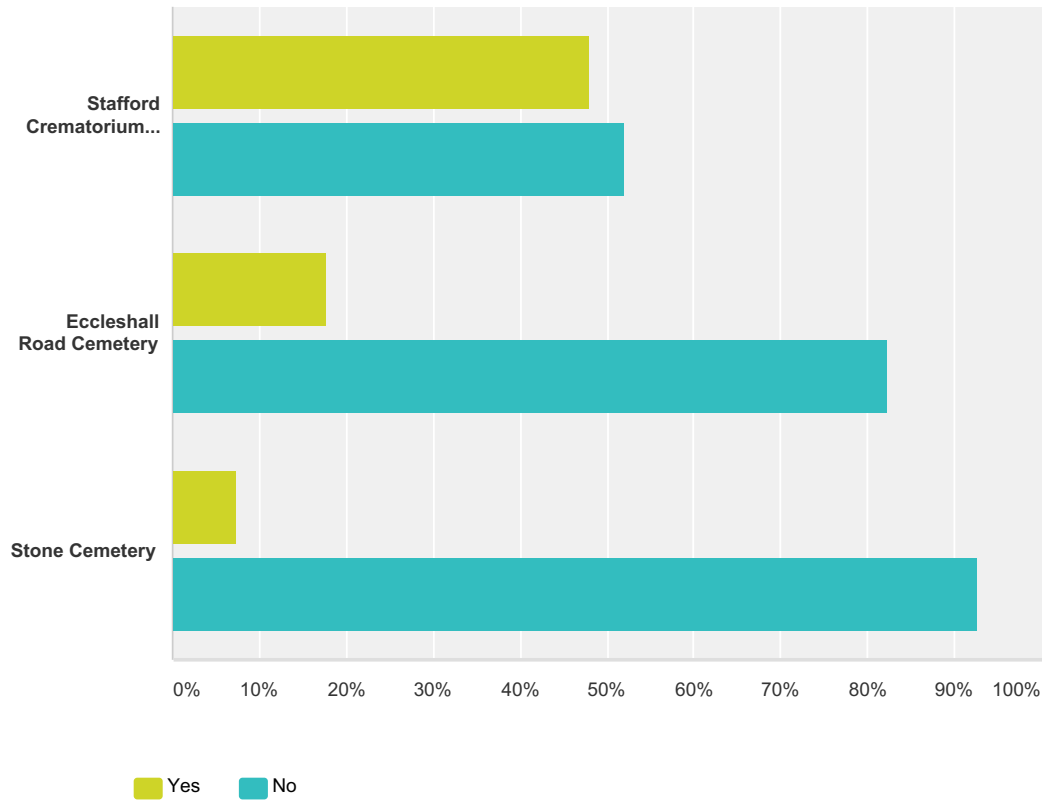

### Q5 Do you enjoy the summer flowers in Stafford town centre when they are out?

Answered: 161 Skipped: 0

Answer Choices	Responses	Count
Yes	100.00%	161
No	0.00%	0
<b>Total Respondents: 161</b>		

### Q6 In the last 12 months, have you visited:-

Answered: 153 Skipped: 8

	Yes	No	Total Respondents
Stafford Crematorium (Tixall Road)	48.00% 72	52.00% 78	150
Eccleshall Road Cemetery	17.83% 23	82.17% 106	129
Stone Cemetery	7.38% 9	92.62% 113	122