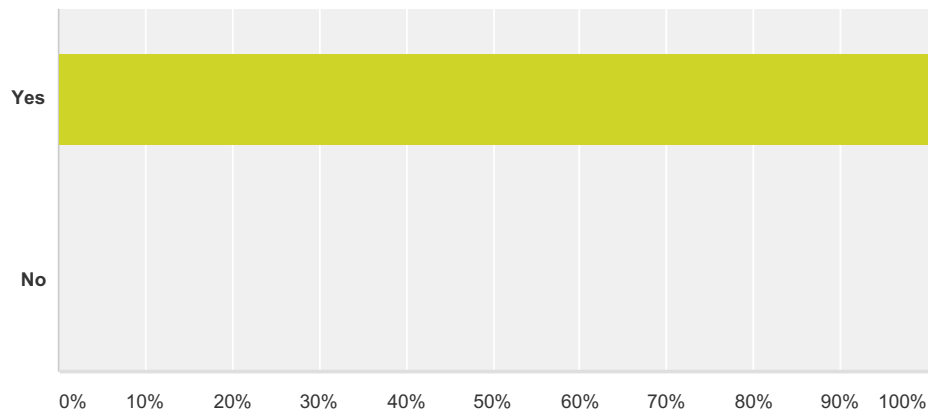

Q5 Do you enjoy the summer flowers in Stafford town centre when they are out?

Answered: 161 Skipped: 0

Answer Choices	Responses	Count
Yes	100.00%	161
No	0.00%	0
Total Respondents: 161