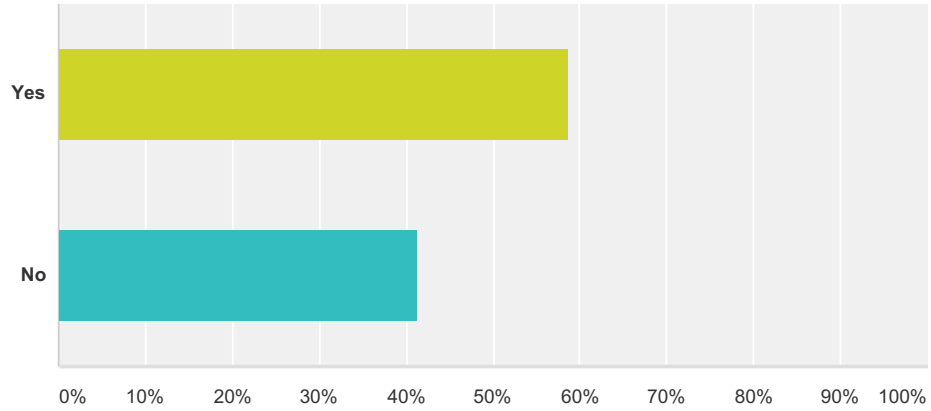

### Q3 How do you rate the weed control in the town centre?

Answered: 160 Skipped: 1

Answer Choices	Responses
Excellent	28.75% 46
Good	54.37% 87
Satisfactory	15.00% 24
Poor	1.88% 3
<b>Total Respondents: 160</b>	

**Q4 Do you use the recycling litter bins in the town centre? (One side is recycling the other is normal litter)**

Answered: 160 Skipped: 1

Answer Choices	Responses
Yes	58.75% 94
No	41.25% 66
<b>Total Respondents: 160</b>	