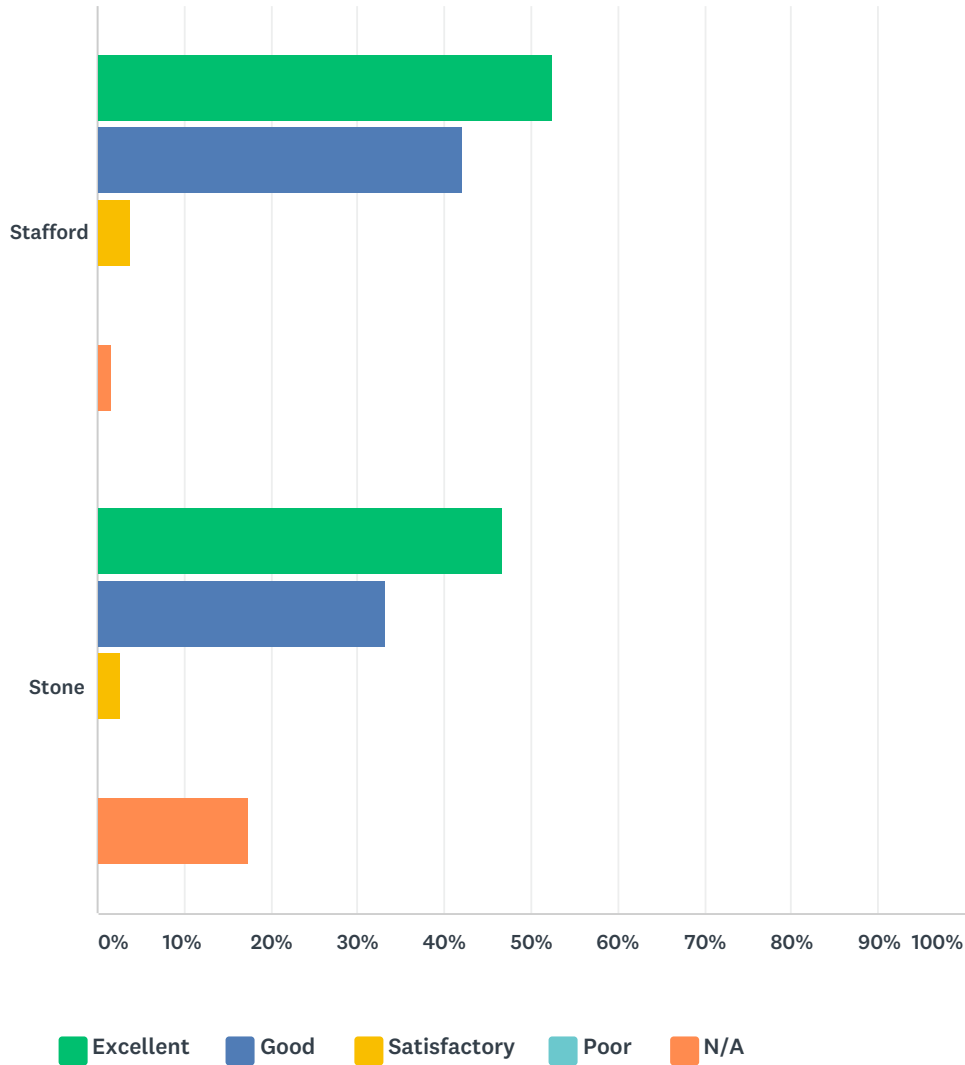

EH - Stafford and Stone Town Centre Customer Satisfaction Survey

7	Advised she is happy with the upkeep of the town but unhappy about the empty shops.	9/20/2017 2:50 PM
8	The town centre is a magnet, like other towns, for litter. However, the Borough employees, do a marvellous job in keeping Stafford town free of this blight - well done, great credit to you all.	9/20/2017 2:34 PM
9	Not many flowers this year.	9/20/2017 2:11 PM
10	Empty units.	9/20/2017 2:10 PM
11	Litter here and there.	9/20/2017 1:58 PM
12	No character.	9/20/2017 1:49 PM
13	Pete is really good.	9/20/2017 1:30 PM
14	Empty units.	9/19/2017 1:26 PM
15	Empty units, town split.	9/19/2017 1:25 PM

Q3 How do you rate the cleanliness and weed control of the town centre?

Answered: 202 Skipped: 0

	EXCELLENT	GOOD	SATISFACTORY	POOR	N/A	TOTAL RESPONDENTS
Stafford	27.72% 51	53.26% 98	15.22% 28	2.72% 5	1.09% 2	184
Stone	27.85% 22	43.04% 34	5.06% 4	0.00% 0	24.05% 19	79

Q4 How do you rate the flowers, hanging baskets, barrier boxes and planters in

Answered: 202 Skipped: 0

	EXCELLENT	GOOD	SATISFACTORY	POOR	N/A	TOTAL RESPONDENTS
Stafford	52.49%	41.99%	3.87%	0.00%	1.66%	181
	95	76	7	0	3	
Stone	46.67%	33.33%	2.67%	0.00%	17.33%	75
	35	25	2	0	13	

EH - Stafford and Stone Town Centre Customer Satisfaction Survey

7	Described as beautiful and lovely.	9/20/2017 2:11 PM
8	Not many flowers this year.	9/20/2017 2:11 PM
9	Look quite nice.	9/20/2017 2:08 PM
10	Not as good as last year.	9/20/2017 2:05 PM
11	Ones near Mill Street are nice.	9/20/2017 1:58 PM
12	Makes a mess after the flowers start to die off, too many baskets/plants.	9/20/2017 1:31 PM
13	Always arranged nicely.	9/20/2017 1:18 PM
14	Flower colours not so bright this year.	9/19/2017 1:32 PM