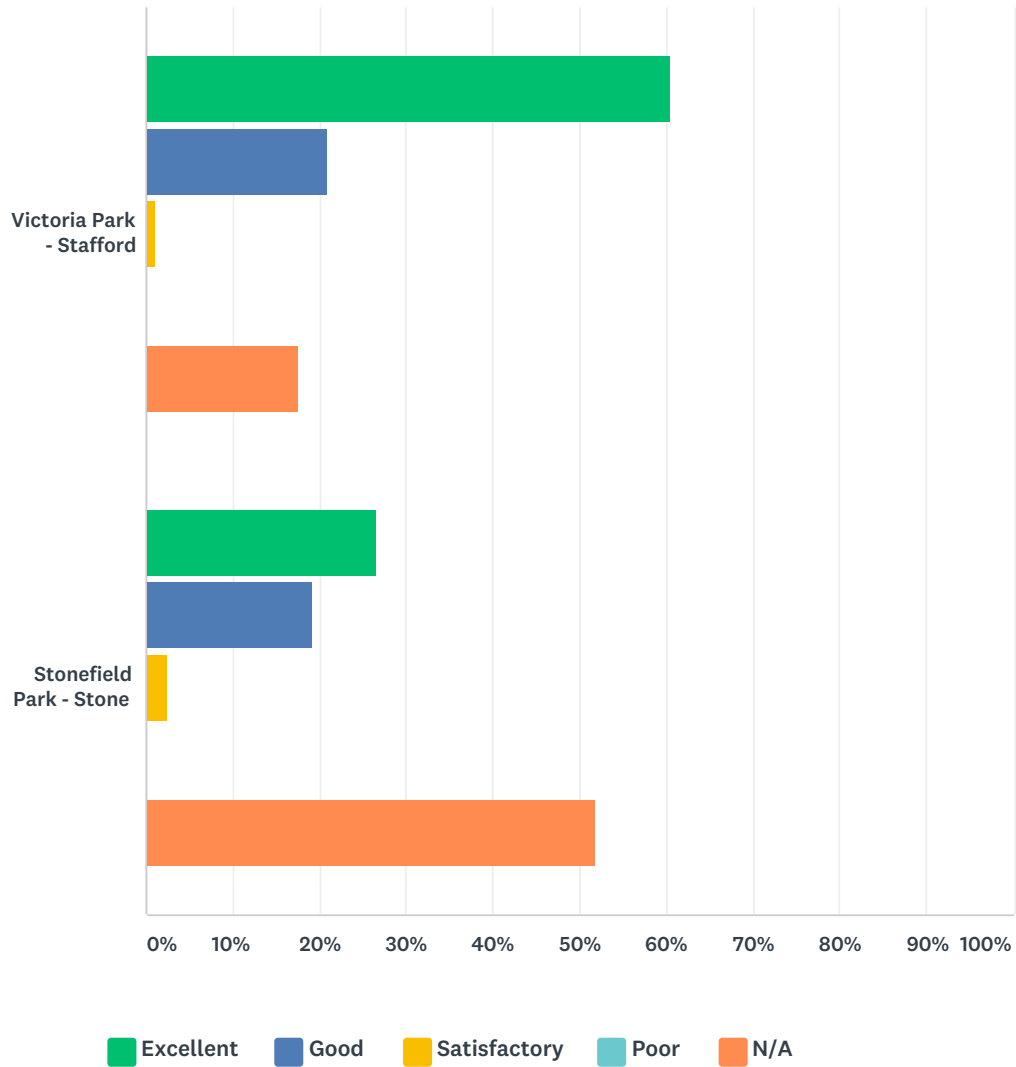

Q3 How do you rate the cleanliness and weed control of the town centre?

Answered: 202 Skipped: 0

	EXCELLENT	GOOD	SATISFACTORY	POOR	N/A	TOTAL RESPONDENTS
Stafford	27.72% 51	53.26% 98	15.22% 28	2.72% 5	1.09% 2	184
Stone	27.85% 22	43.04% 34	5.06% 4	0.00% 0	24.05% 19	79

Q4 How do you rate the flowers, hanging baskets, barrier boxes and planters in

Answered: 202 Skipped: 0

	EXCELLENT	GOOD	SATISFACTORY	POOR	N/A	TOTAL RESPONDENTS
Stafford	52.49%	41.99%	3.87%	0.00%	1.66%	181
	95	76	7	0	3	
Stone	46.67%	33.33%	2.67%	0.00%	17.33%	75
	35	25	2	0	13	

EH - Stafford and Stone Town Centre Customer Satisfaction Survey

7	Described as beautiful and lovely.	9/20/2017 2:11 PM
8	Not many flowers this year.	9/20/2017 2:11 PM
9	Look quite nice.	9/20/2017 2:08 PM
10	Not as good as last year.	9/20/2017 2:05 PM
11	Ones near Mill Street are nice.	9/20/2017 1:58 PM
12	Makes a mess after the flowers start to die off, too many baskets/plants.	9/20/2017 1:31 PM
13	Always arranged nicely.	9/20/2017 1:18 PM
14	Flower colours not so bright this year.	9/19/2017 1:32 PM

Q5 How do you rate the flowers in:

Answered: 200 Skipped: 2

	EXCELLENT	GOOD	SATISFACTORY	POOR	N/A	TOTAL RESPONDENTS
Victoria Park - Stafford	60.44% 110	20.88% 38	1.10% 2	0.00% 0	17.58% 32	182
Stonefield Park - Stone	26.51% 22	19.28% 16	2.41% 2	0.00% 0	51.81% 43	83