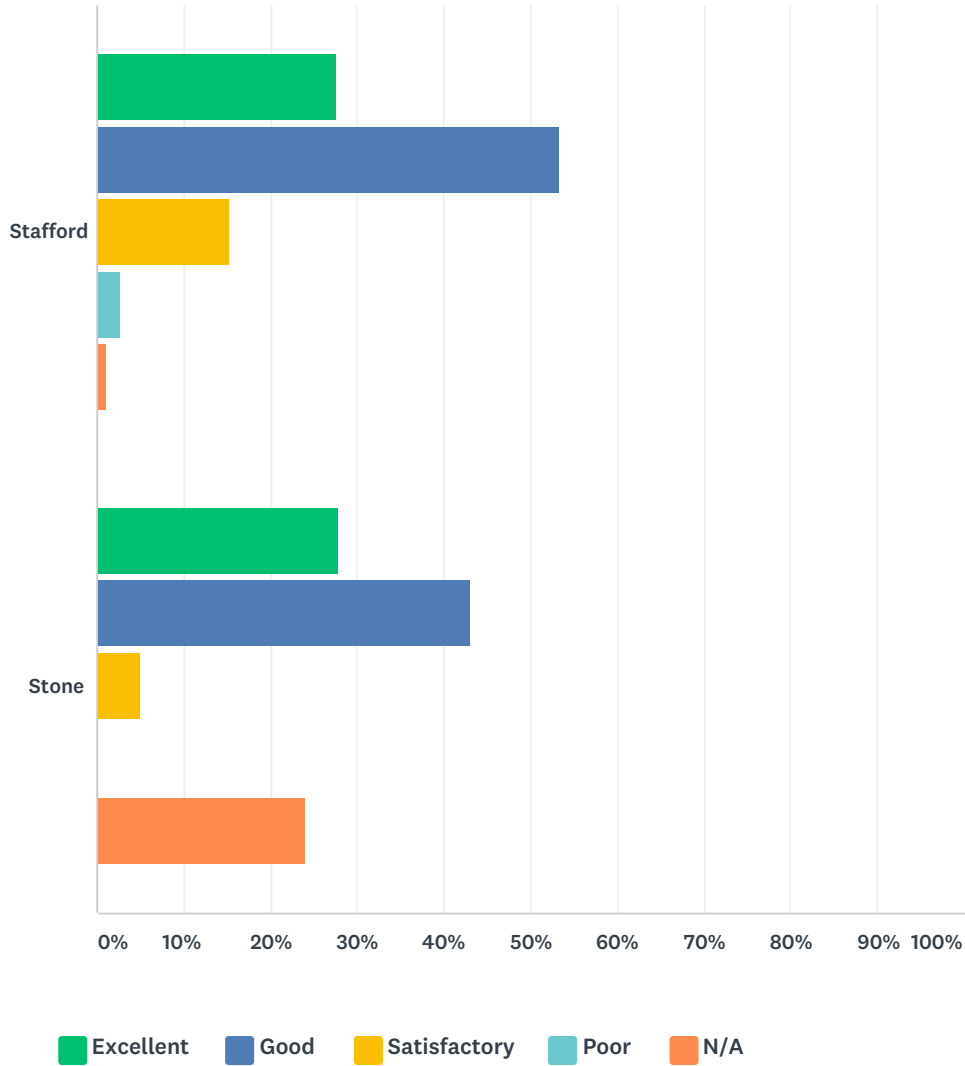

Q1 Are you a:

Answered: 188 Skipped: 14

ANSWER CHOICES	RESPONSES	
Stafford/Stone business	14.89%	28
Stafford/Stone resident	75.00%	141
Visitor	10.11%	19
Total Respondents: 188		

Q2 In relation to Streetscene's responsibilities, how do you rate the overall attractiveness of:

Answered: 202 Skipped: 0

	EXCELLENT	GOOD	SATISFACTORY	POOR	N/A	TOTAL RESPONDENTS
Stafford town centre	22.65% 41	51.93% 94	13.81% 25	9.94% 18	1.66% 3	181
Stone town centre	20.48% 17	45.78% 38	9.64% 8	1.20% 1	22.89% 19	83

EH - Stafford and Stone Town Centre Customer Satisfaction Survey

7	Advised she is happy with the upkeep of the town but unhappy about the empty shops.	9/20/2017 2:50 PM
8	The town centre is a magnet, like other towns, for litter. However, the Borough employees, do a marvellous job in keeping Stafford town free of this blight - well done, great credit to you all.	9/20/2017 2:34 PM
9	Not many flowers this year.	9/20/2017 2:11 PM
10	Empty units.	9/20/2017 2:10 PM
11	Litter here and there.	9/20/2017 1:58 PM
12	No character.	9/20/2017 1:49 PM
13	Pete is really good.	9/20/2017 1:30 PM
14	Empty units.	9/19/2017 1:26 PM
15	Empty units, town split.	9/19/2017 1:25 PM

Q3 How do you rate the cleanliness and weed control of the town centre?

Answered: 202 Skipped: 0

	EXCELLENT	GOOD	SATISFACTORY	POOR	N/A	TOTAL RESPONDENTS
Stafford	27.72% 51	53.26% 98	15.22% 28	2.72% 5	1.09% 2	184
Stone	27.85% 22	43.04% 34	5.06% 4	0.00% 0	24.05% 19	79