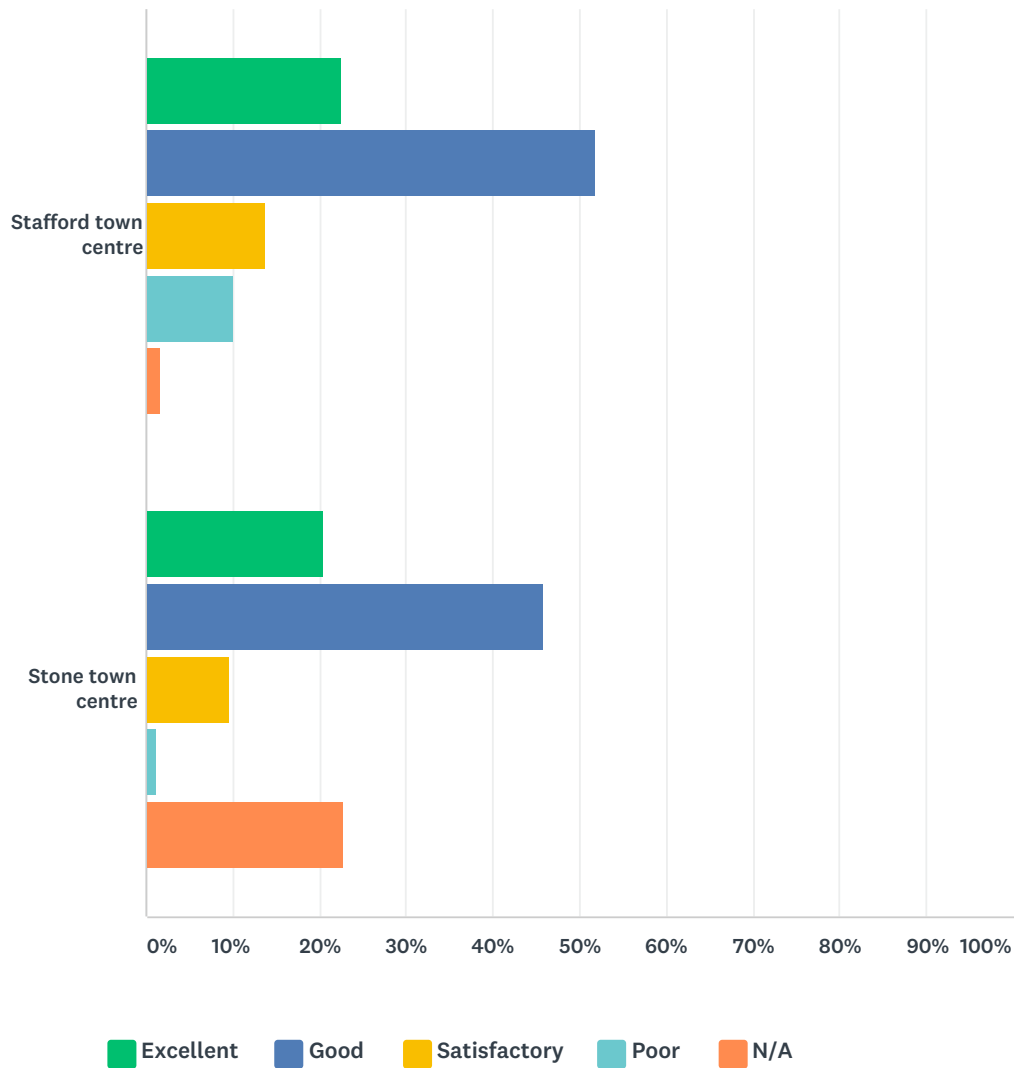

Q1 Are you a:

Answered: 188 Skipped: 14

ANSWER CHOICES	RESPONSES	
Stafford/Stone business	14.89%	28
Stafford/Stone resident	75.00%	141
Visitor	10.11%	19
Total Respondents: 188		

Q2 In relation to Streetscene's responsibilities, how do you rate the overall attractiveness of:

Answered: 202 Skipped: 0

	EXCELLENT	GOOD	SATISFACTORY	POOR	N/A	TOTAL RESPONDENTS
Stafford town centre	22.65% 41	51.93% 94	13.81% 25	9.94% 18	1.66% 3	181
Stone town centre	20.48% 17	45.78% 38	9.64% 8	1.20% 1	22.89% 19	83

EH - Stafford and Stone Town Centre Customer Satisfaction Survey

7	Advised she is happy with the upkeep of the town but unhappy about the empty shops.	9/20/2017 2:50 PM
8	The town centre is a magnet, like other towns, for litter. However, the Borough employees, do a marvellous job in keeping Stafford town free of this blight - well done, great credit to you all.	9/20/2017 2:34 PM
9	Not many flowers this year.	9/20/2017 2:11 PM
10	Empty units.	9/20/2017 2:10 PM
11	Litter here and there.	9/20/2017 1:58 PM
12	No character.	9/20/2017 1:49 PM
13	Pete is really good.	9/20/2017 1:30 PM
14	Empty units.	9/19/2017 1:26 PM
15	Empty units, town split.	9/19/2017 1:25 PM