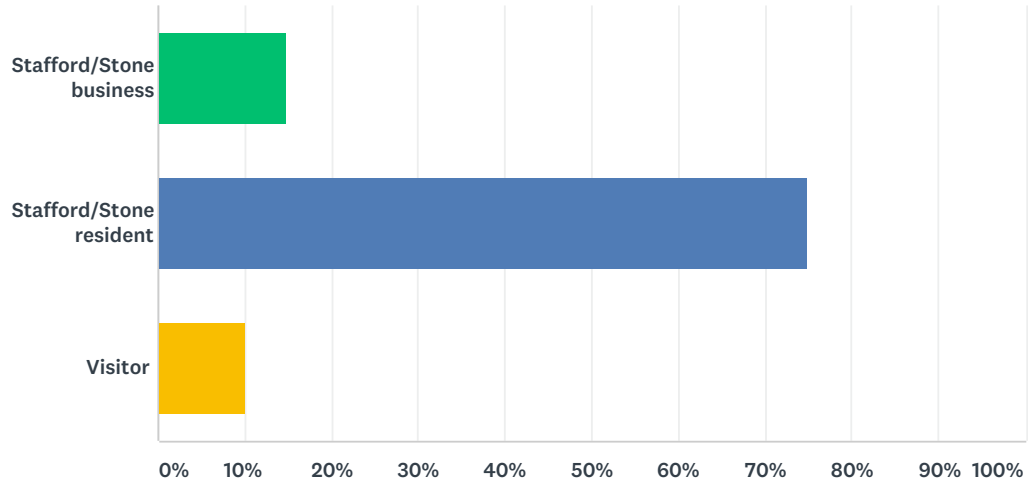

Q1 Are you a:

Answered: 188 Skipped: 14

ANSWER CHOICES	RESPONSES	
Stafford/Stone business	14.89%	28
Stafford/Stone resident	75.00%	141
Visitor	10.11%	19
Total Respondents: 188		

Q2 In relation to Streetscene's responsibilities, how do you rate the overall attractiveness of:

Answered: 202 Skipped: 0

	EXCELLENT	GOOD	SATISFACTORY	POOR	N/A	TOTAL RESPONDENTS
Stafford town centre	22.65% 41	51.93% 94	13.81% 25	9.94% 18	1.66% 3	181
Stone town centre	20.48% 17	45.78% 38	9.64% 8	1.20% 1	22.89% 19	83